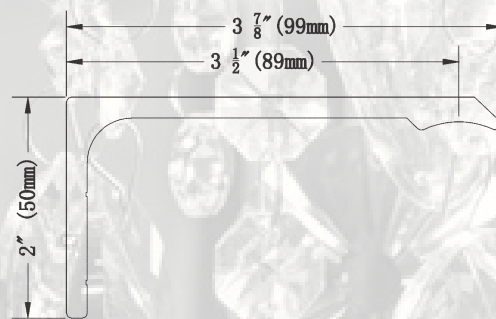

VN-16B1

WALL BRACKET FOR NON-CORDED TRAVERSING POLE

• SINGLE BRACKET • SUPPORT SIMPLE • SOPORTE INDIVIDUAL

BL MG ORB PW

BL BLACK
NOIR • NEGRO

ORB OIL RUBBED BRONZE
BRONZE BROSSE A HUILE • BRONCE ACEITADO

MG MATTE GOLD
MATTE OR • MATE ORO