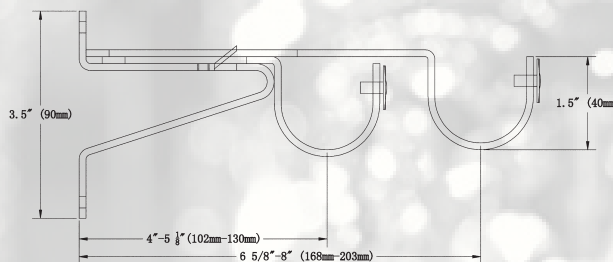

VN-150DB2

ADJUSTABLE DOUBLE BRACKET
WITH 1 1/2" BACK BRACKET

BL MG ORB PW

• Double Bracket • Support Double • Soporte Doble