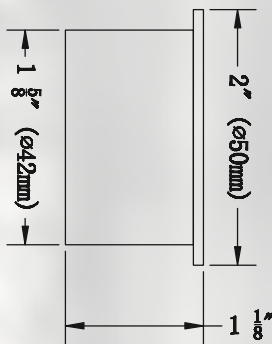

Venus 1 1/2" Collection

Brackets
SUPPORTS
SOPORTES

NON-CORDED
TRAVERSING

VN-150IS

INSIDE MOUNT BRACKET sold in sets

• SUPPORT INTERIEURES • DENTRO DE SOPORTE DE MONTAJE

BL MG ORB PW

For regular pole and non-corded traversing pole • Pour une utilisation avec Venus régulière et pôles de piste canal • Para el uso con el Venus regular y los postes de la pista de canal