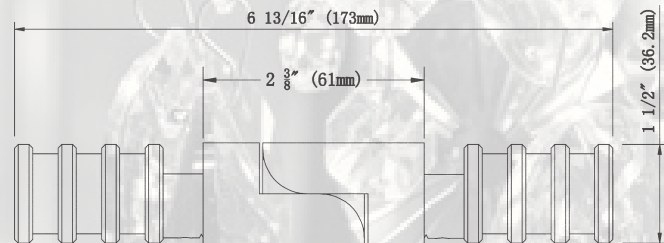

BL

MG

ORB

PW

Venus 1 1/2" Collection

Brackets
SUPPORTS
SOPORTES

NON-CORDED
TRAVERSING

VN-150IS