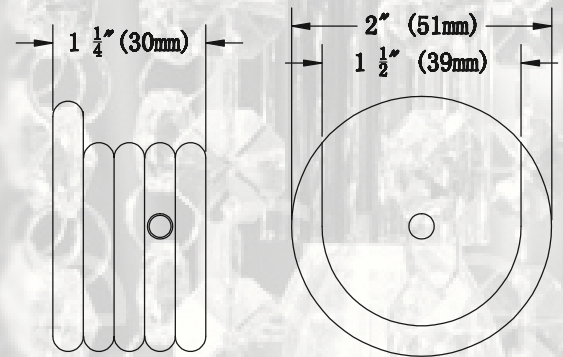

Venus 1 1/2" Collection

Brackets
SUPPORTS
SOPORTES

POLES

Brackets

SUPPORTS • SOPORTES

VN-150IB

SOCKET SET INSIDE MOUNT BRACKET sold in sets

• SUPPORT INTERIEURES • DENTRO DE SOPORTE DE MONTAJE

BL MG ORB PW