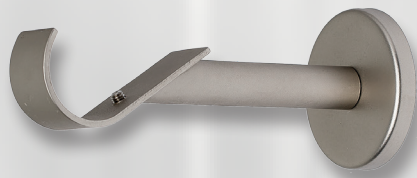

- VN-150B4**
BYPASS BRACKET
BL MG ORB PW
• Projection: 4 1/4" (108mm)

Bypass Ring

ANNEAUX SURMONTABLES • ANILLOS DE DESBORAMENT

- VN-150RP7**
BYPASS RING
BL MG ORB PW
• Easy Glide Insert
• Insertion Easy Glide
• Inserto "Easy Glide"