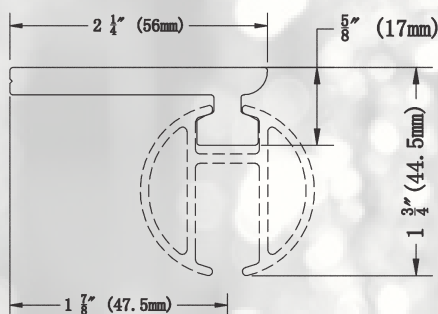

VN-16B1

WALL BRACKET FOR NON-CORDED TRAVERSING POLE

• SINGLE BRACKET • SUPPORT SIMPLE • SOPORTE INDIVIDUAL

BL MG ORB PW

BL BLACK
NOIR • NEGRO

ORB OIL RUBBED BRONZE
BRONZE BROSSE A HUILE • BRONCE ACEITADO

MG MATTE GOLD
MATTE OR • MATE ORO