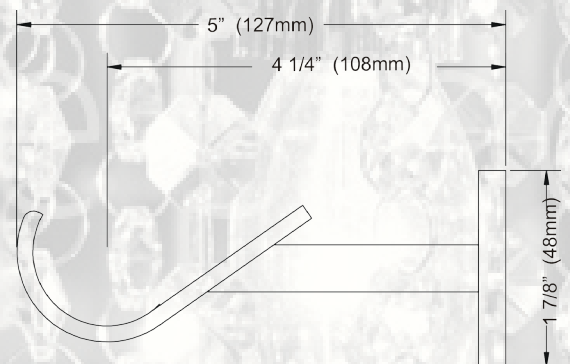

- VN-150B4**
BYPASS BRACKET
BL MG ORB PW
• Projection: 4 1/4" (108mm)

Bypass Ring

ANNEAUX SURMONTABLES • ANILLOS DE DESBORAMENT

- VN-150RP7**
BYPASS RING
BL MG ORB PW
• Easy Glide Insert
• Insertion Easy Glide
• Inserto "Easy Glide"