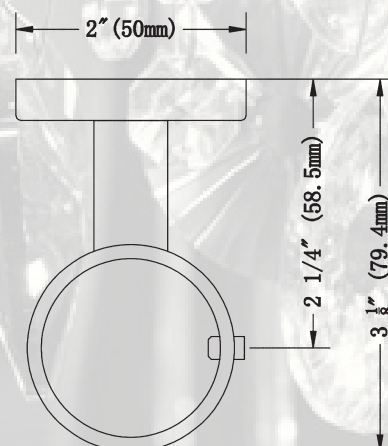

Venus 1 1/2" Collection

Brackets
SUPPORTS
SOPORTES

POLES

Brackets

SUPPORTS • SOPORTES

VN-150BC

ENCLOSED SINGLE BRACKET

BL MG ORB PW

• Enclosed Single Bracket • Support de Fermé • Soporte Cerrado

VN-150C1

ENCLOSED CEILING MOUNT BRACKET

BL MG ORB PW

• Ceiling Bracket • Support de Plafond • Soporte de Techo