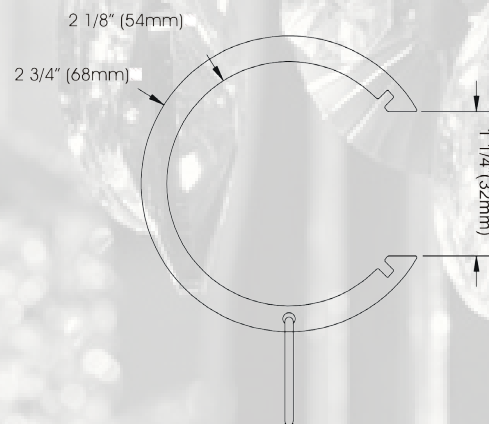

- VN-150B4**
BYPASS BRACKET
BL MG ORB PW
• Projection: 4 1/4" (108mm)

Bypass Ring

ANNEAUX SURMONTABLES • ANILLOS DE DESBORAMENT

- VN-150RP7**
BYPASS RING
BL MG ORB PW
• Easy Glide Insert
• Insertion Easy Glide
• Inserto "Easy Glide"