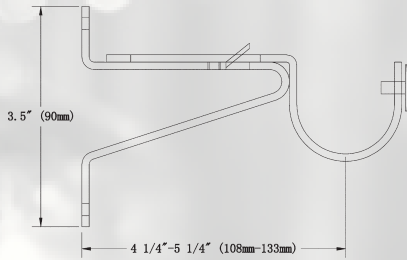

Venus 1 1/2" Collection

Brackets
SUPPORTS
SOPORTES

POLES

VN-150B

ADJUSTABLE SINGLE BRACKET sold in pairs

BL MG ORB PW

• Single Bracket • Support Simple • Soporte Individual

BL
BLACK
NOIR • NEGRO