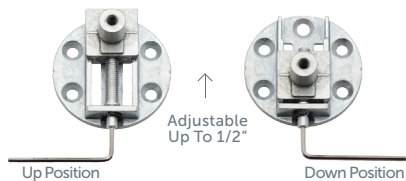

## SmartSet™ Technology Overview

Component View

Assembled View

Patent Pending

SmartSet™ Technology allows for up to half an inch in height adjustability after installation.