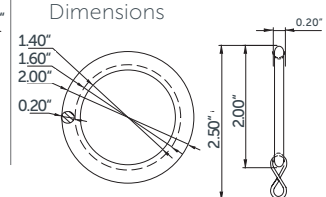

# Round Rings

TRG AP  
Sold in Packs of 10

TRG BB  
Sold in Packs of 10

TRG MB  
Sold in Packs of 10

TRG PN  
Sold in Packs of 10

TRG SN  
Sold in Packs of 10

Dimensions

Dimensions

# Elbows

Rod Compatibility

TEB SN  
Sold Individually

TEB PN  
Sold Individually

TEB MB  
Sold Individually

TEB BB  
Sold Individually

TEB AP  
Sold Individually

TR4 Length 4' | TR6 Length 6' | TR8 Length 8' | TR10 Length 10'