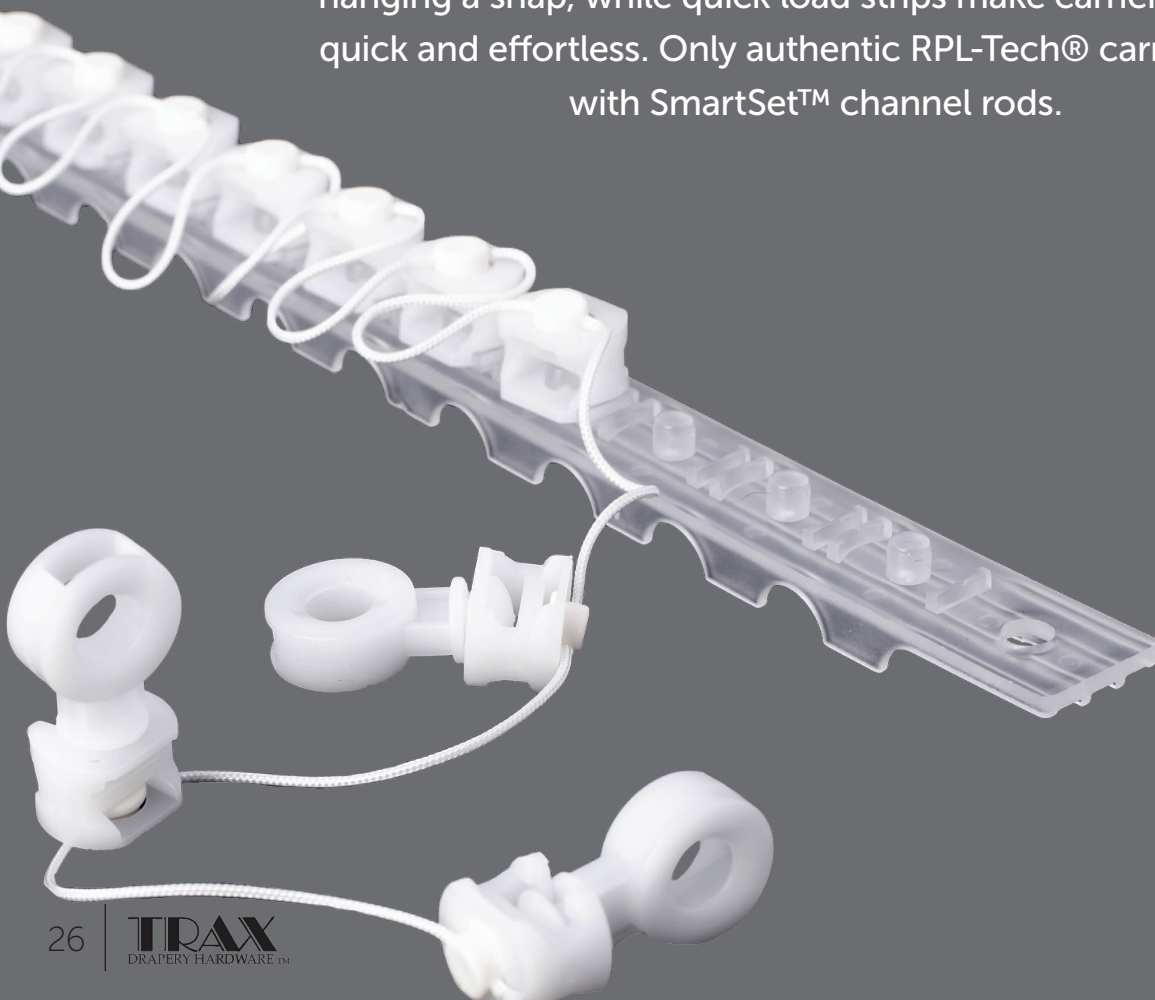

## SMS6R (Right Master Carrier Overlap)

Sold Individually

Newly re-designed and patent pending RPL-Tech® carriers are designed to be the smoothest traveling, quietest carriers on the market. The newly designed carrier pendants will make curtain hanging a snap, while quick load strips make carrier insertion quick and effortless. Only authentic RPL-Tech® carriers work with SmartSet™ channel rods.

# Ball Bearing Carriers

Reengineered, SmartSet™ ball bearing carriers offer the smoothest and quietest movement on the market today

Quick load easy tear strips of carriers

**SC16**

Sold in Strips of 10

**ICONIC**  
COLLECTION  
Design • Evolution