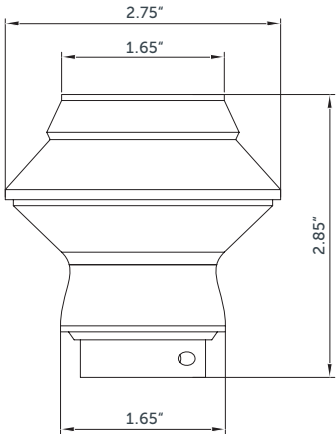

TFN1 PN

Color:   
 Polished Nickel: PN  
 Sold in Sets (Right and Left)

TFN1 SN

Color:   
 Satin Nickel: SN  
 Sold in Sets (Right and Left)

Dimensions