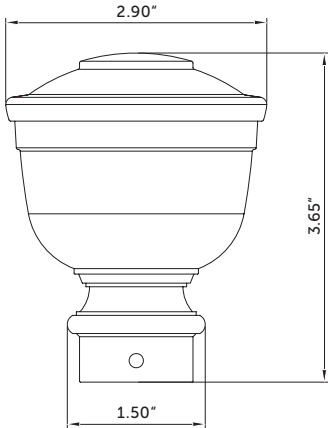

TFN7 PN

Color:   
 Polished Nickel: PN  
 Sold in Pairs

TFN7 SN

Color:   
 Satin Nickel: SN  
 Sold in Pairs

Dimensions