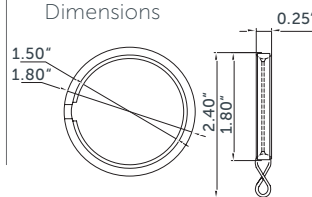

# Round Rings

TRG AP  
Sold in Packs of 10

TRG BB  
Sold in Packs of 10

TRG MB  
Sold in Packs of 10

TRG PN  
Sold in Packs of 10

TRG SN  
Sold in Packs of 10

Dimensions

Dimensions

# Elbows

Rod Compatibility

TEB SN  
Sold Individually

TEB PN  
Sold Individually

TEB MB  
Sold Individually

TEB BB  
Sold Individually

TEB AP  
Sold Individually

TR4 Length 4' | TR6 Length 6' | TR8 Length 8' | TR10 Length 10'