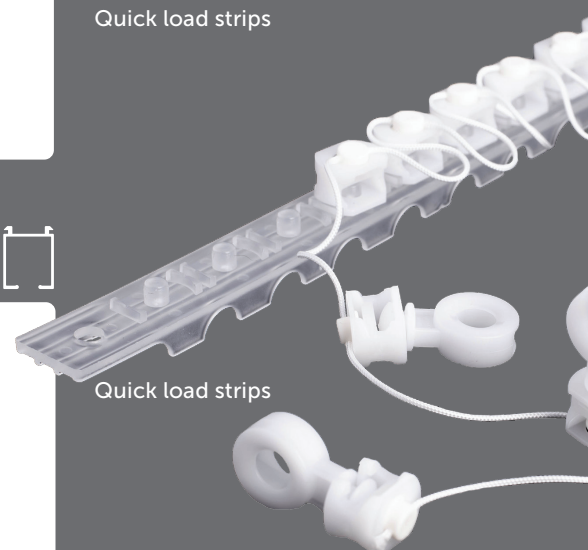

Glide RPL-Tech® Carrier

Rod Compatibility

	SGC100 = 100% Fullness 		
	SGC80 = 80% Fullness 		

Sold in Strips of 20 Carriers

Only RPL-Tech® Carriers work with SmartSet™ Channel Rods