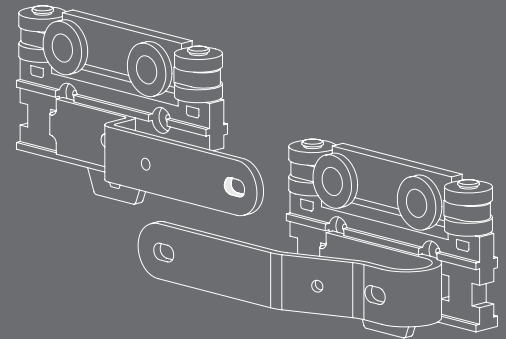

# Ball Bearing Carriers

Reengineered, SmartSet™ ball bearing carriers offer the smoothest and quietest movement on the market today

Quick load easy tear strips of carriers

**SC16**

Sold in Strips of 10

**ICONIC**  
COLLECTION  
Design • Evolution