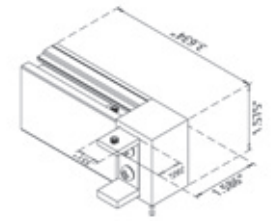

return caps chapeaux de retour

Available in all wood colors, returns help eliminate unwanted side gaps.