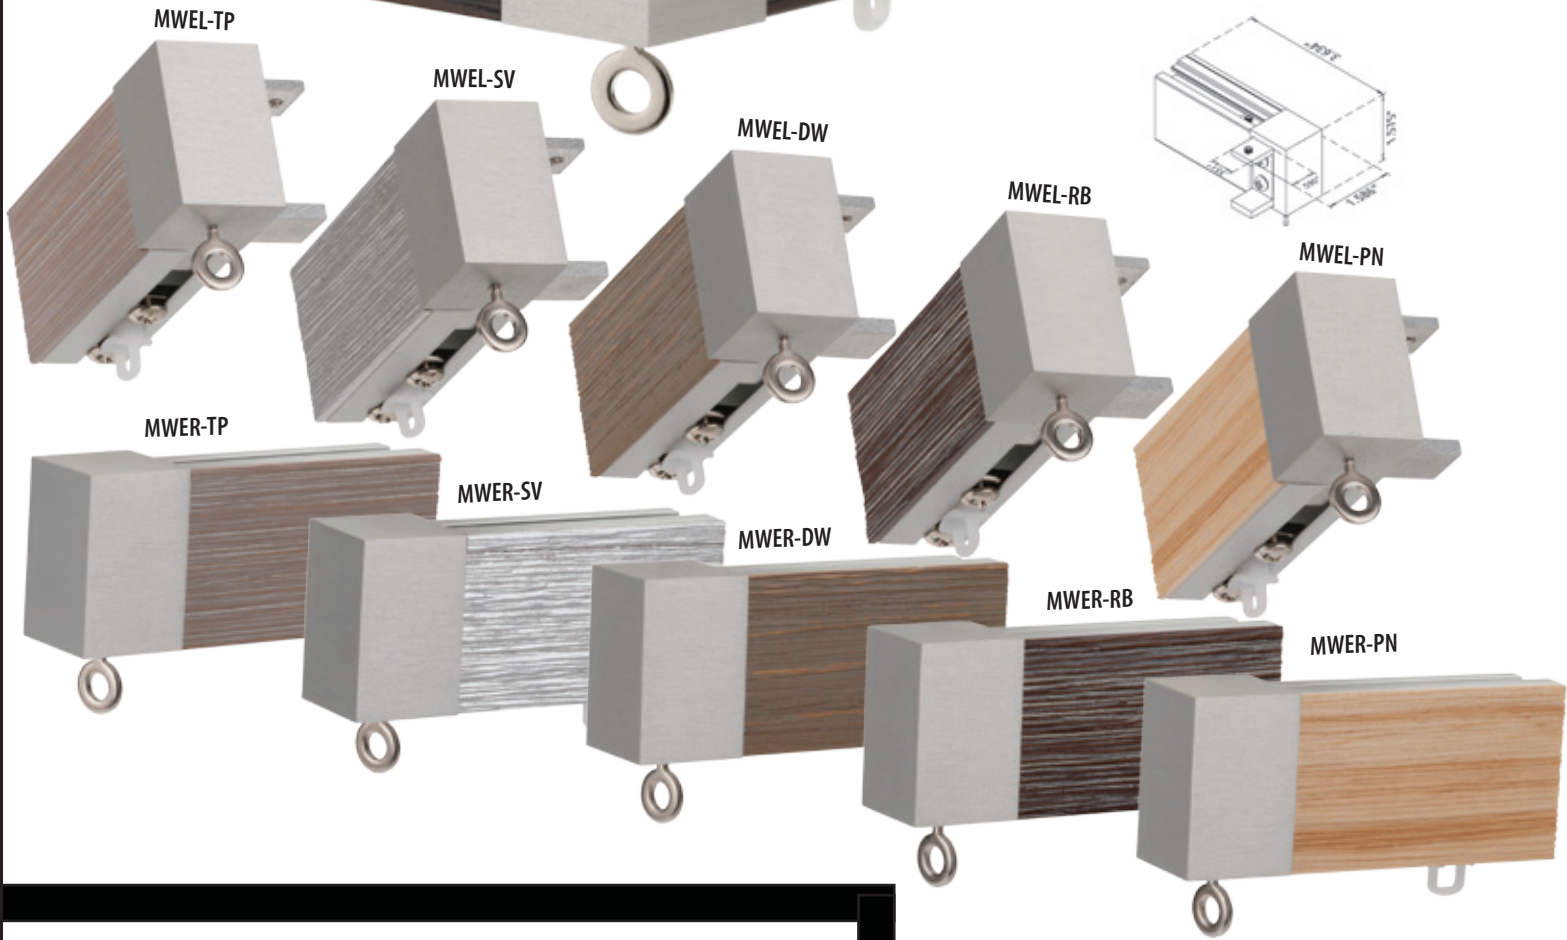

MWRD8-RB

MWRD8-PN

MWRD8-BL

wood rods tringles

A modern mix of wood and metal beautifully combined to create a warm contemporary look and feel. Available in six designer colors accented with a brushed aluminum finish. Create a modern look with our RPL-TECH or a more transitional look with our carrier system. The Benchmark Collection is sure to suit all your installation needs.

return caps chapeaux de retour

Available in all wood colors, returns help eliminate unwanted side gaps.

end caps capuchons

ITEMS SOLD INDIVIDUALLY.

metal rods tringles

Visually sleek and sophisticated, attention to quality is evident. Precision engineered to allow smooth operation of both RPL-TECH and Carrier systems.

MMEL-LB

MMER-LB

MMEL-GR

MMER-GR

NOTE: SIZES ARE APPROXIMATE. PICTURES OF PRODUCTS MAY NOT BE EXACT COLOR.

brackets support

Using a patented pronged system the MBK ensures easy rod attachment. The wall mounting plate allows for ground assembly prior to wall mounting.