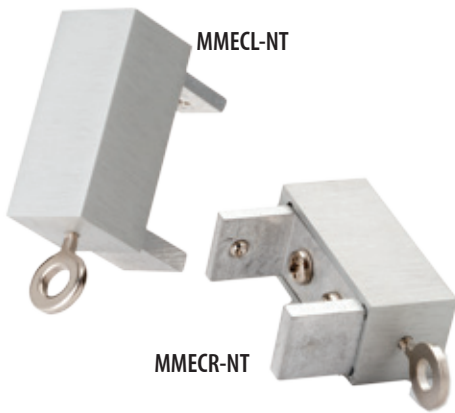

MWRD8-RB

MWRD8-PN

MWRD8-BL

wood rods tringles

A modern mix of wood and metal beautifully combined to create a warm contemporary look and feel. Available in six designer colors accented with a brushed aluminum finish. Create a modern look with our RPL-TECH or a more transitional look with our carrier system. The Benchmark Collection is sure to suit all your installation needs.

MMRD8-NT

MMRD8-LB

MMRD8-GR

NOTE: SIZES ARE APPROXIMATE. PICTURES OF PRODUCTS MAY NOT BE EXACT COLOR.

end caps capuchons

Elevate your design with sophisticated end caps.

MMECL-NT

MMECR-NT

MMECL-LB

MMECR-LB

MMECL-GR

MMECR-GR

Available in all rod colors, returns help eliminate unwanted side gaps.

return caps Capuchons De Retour

MMEL-NT

MMER-NT

MMEL-LB

MMER-LB

MMEL-GR

MMER-GR

NOTE: SIZES ARE APPROXIMATE. PICTURES OF PRODUCTS MAY NOT BE EXACT COLOR.

brackets support

Using a patented pronged system the MBK ensures easy rod attachment. The wall mounting plate allows for ground assembly prior to wall mounting.