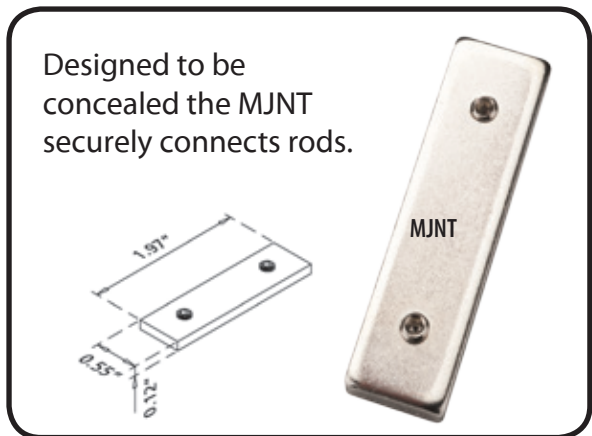

MMEL-LB

MMER-LB

MMEL-GR

MMER-GR

NOTE: SIZES ARE APPROXIMATE. PICTURES OF PRODUCTS MAY NOT BE EXACT COLOR.

brackets support

Using a patented pronged system the MBK ensures easy rod attachment. The wall mounting plate allows for ground assembly prior to wall mounting.

NOTE: BRACKETS ARE SOLD INDIVIDUALLY. SIZES ARE APPROXIMATE. PICTURES OF PRODUCTS MAY NOT BE EXACT COLOR.

joint connection & cover plates

raccord et plaques de recouvrement

Complete the look with a joint connection cover plate and eliminate any unwanted visible joints.

Designed to be concealed the MJNT securely connects rods.

MMCC-LB

MMCC-NT

MMCC-GR

RPL-TECH

	<p>XRFC120=120% fullness</p>
	<p>XRFC100=100% fullness</p>
	<p>XRFC80=80% fullness</p>
	<p>XRFC60=60% fullness</p>