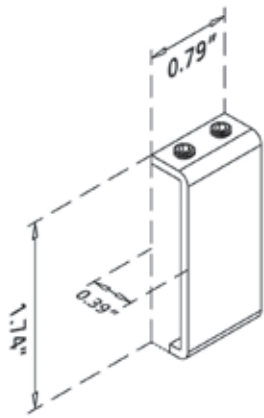

MMEL-LB

MMER-LB

MMEL-GR

MMER-GR

NOTE: SIZES ARE APPROXIMATE. PICTURES OF PRODUCTS MAY NOT BE EXACT COLOR.

brackets support

Using a patented pronged system the MBK ensures easy rod attachment. The wall mounting plate allows for ground assembly prior to wall mounting.

NOTE: BRACKETS ARE SOLD INDIVIDUALLY. SIZES ARE APPROXIMATE. PICTURES OF PRODUCTS MAY NOT BE EXACT COLOR.

joint connection & cover plates

raccord et plaques de recouvrement

Complete the look with a joint connection cover plate and eliminate any unwanted visible joints.