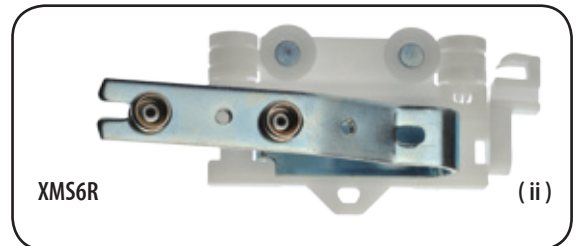

NOTE: BRACKETS ARE SOLD INDIVIDUALLY. SIZES ARE APPROXIMATE. PICTURES OF PRODUCTS MAY NOT BE EXACT COLOR.

joint connection & cover plates

raccord et plaques de recouvrement

Complete the look with a joint connection cover plate and eliminate any unwanted visible joints.

Designed to be concealed the MJNT securely connects rods.

MMCC-LB

MMCC-NT

MMCC-GR

RPL-TECH

	<p>XRFC120=120% fullness</p>
	<p>XRFC100=100% fullness</p>
	<p>XRFC80=80% fullness</p>
	<p>XRFC60=60% fullness</p>

XRFC

Sold individually or 500 pc roll /
Vendu individuellement ou rouleaux
de 500 pc

XES

end stop / arrêt d'extrémité

- i. 6 wheel left master overlap RPL-TECH carrier / Coulisseaux principal de (gauche) chevauchement pour RPL-Tech (6 Roues)
- ii. 6 wheel right master overlap RPL-TECH carrier / Coulisseaux principal de (droit) chevauchement pour RPL-Tech (6 Roues)
- iii. Left RPL-Tech Master Touch Carrier / Porteur gauche de contact principal de RPL-Tech
- iv. Right RPL-Tech Master Touch Carrier / Porteur droit de contact principal de RPL-Tech