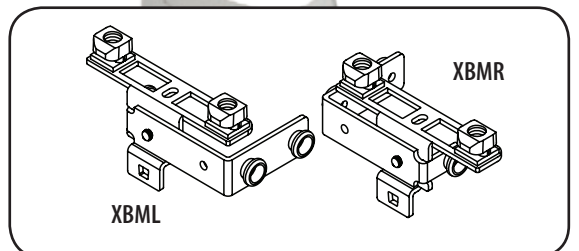

MMEL-LB

MMER-LB

MMEL-GR

MMER-GR

NOTE: SIZES ARE APPROXIMATE. PICTURES OF PRODUCTS MAY NOT BE EXACT COLOR.

brackets support

Using a patented pronged system the MBK ensures easy rod attachment. The wall mounting plate allows for ground assembly prior to wall mounting.

NOTE: BRACKETS ARE SOLD INDIVIDUALLY. SIZES ARE APPROXIMATE. PICTURES OF PRODUCTS MAY NOT BE EXACT COLOR.

joint connection & cover plates

raccord et plaques de recouvrement

Complete the look with a joint connection cover plate and eliminate any unwanted visible joints.

Designed to be concealed the MJNT securely connects rods.

MMCC-LB

MMCC-NT

MMCC-GR

RPL-TECH

	<p>XRFC120=120% fullness</p>
	<p>XRFC100=100% fullness</p>
	<p>XRFC80=80% fullness</p>
	<p>XRFC60=60% fullness</p>

XRFC

Sold individually or 500 pc roll /
Vendu individuellement ou rouleaux
de 500 pc

XES

end stop / arrêt d'extrémité

- i. 6 wheel left master overlap RPL-TECH carrier / Coulisseaux principal de (gauche) chevauchement pour RPL-Tech (6 Roues)
- ii. 6 wheel right master overlap RPL-TECH carrier / Coulisseaux principal de (droit) chevauchement pour RPL-Tech (6 Roues)
- iii. Left RPL-Tech Master Touch Carrier / Porteur gauche de contact principal de RPL-Tech
- iv. Right RPL-Tech Master Touch Carrier / Porteur droit de contact principal de RPL-Tech