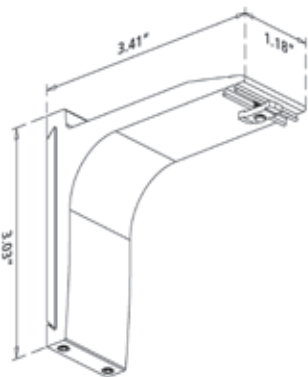

MMEL-LB

MMER-LB

MMEL-GR

MMER-GR

NOTE: SIZES ARE APPROXIMATE. PICTURES OF PRODUCTS MAY NOT BE EXACT COLOR.

brackets support

Using a patented pronged system the MBK ensures easy rod attachment. The wall mounting plate allows for ground assembly prior to wall mounting.

NOTE: BRACKETS ARE SOLD INDIVIDUALLY. SIZES ARE APPROXIMATE. PICTURES OF PRODUCTS MAY NOT BE EXACT COLOR.

joint connection & cover plates

raccord et plaques de recouvrement

Complete the look with a joint connection cover plate and eliminate any unwanted visible joints.

Designed to be concealed the MJNT securely connects rods.

MMCC-LB

MMCC-NT

MMCC-GR

RPL-TECH

	<p>XRFC120=120% fullness</p>
	<p>XRFC100=100% fullness</p>
	<p>XRFC80=80% fullness</p>
	<p>XRFC60=60% fullness</p>