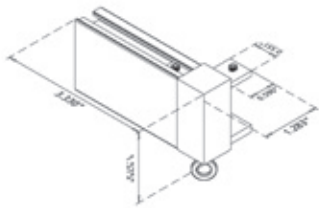

MMRD8-NT

MMRD8-LB

MMRD8-GR

NOTE: SIZES ARE APPROXIMATE. PICTURES OF PRODUCTS MAY NOT BE EXACT COLOR.

end caps capuchons

Elevate your design with sophisticated end caps.

MMECL-NT

MMECR-NT

MMECL-LB

MMECR-LB

MMECL-GR

MMECR-GR

Available in all rod colors, returns help eliminate unwanted side gaps.

return caps Capuchons De Retour

MMEL-NT

MMER-NT

MMEL-LB

MMER-LB

MMEL-GR

MMER-GR

NOTE: SIZES ARE APPROXIMATE. PICTURES OF PRODUCTS MAY NOT BE EXACT COLOR.

brackets support

Using a patented pronged system the MBK ensures easy rod attachment. The wall mounting plate allows for ground assembly prior to wall mounting.