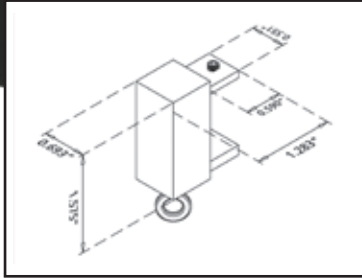

MMRD8-NT

MMRD8-LB

MMRD8-GR

NOTE: SIZES ARE APPROXIMATE. PICTURES OF PRODUCTS MAY NOT BE EXACT COLOR.

end caps capuchons

Elevate your design with sophisticated end caps.

MMECL-NT

MMECR-NT

MMEL-LB

MMER-LB

MMEL-GR

MMER-GR

NOTE: SIZES ARE APPROXIMATE. PICTURES OF PRODUCTS MAY NOT BE EXACT COLOR.

brackets support

Using a patented pronged system the MBK ensures easy rod attachment. The wall mounting plate allows for ground assembly prior to wall mounting.