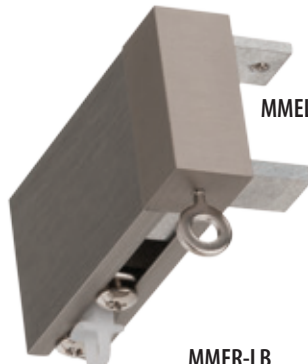

MMECL-LB

MMECR-LB

MMECL-GR

MMECR-GR

Available in all rod colors, returns help eliminate unwanted side gaps.

return caps Capuchons De Retour

MMEL-NT

MMER-NT

MMEL-LB

MMER-LB

MMEL-GR

MMER-GR

NOTE: SIZES ARE APPROXIMATE. PICTURES OF PRODUCTS MAY NOT BE EXACT COLOR.

brackets support

Using a patented pronged system the MBK ensures easy rod attachment. The wall mounting plate allows for ground assembly prior to wall mounting.

Designed to be concealed the MJNT securely connects rods.

MMCC-LB

MMCC-NT

MMCC-GR

RPL-TECH

	<p>XRFC120=120% fullness</p>
	<p>XRFC100=100% fullness</p>
	<p>XRFC80=80% fullness</p>
	<p>XRFC60=60% fullness</p>