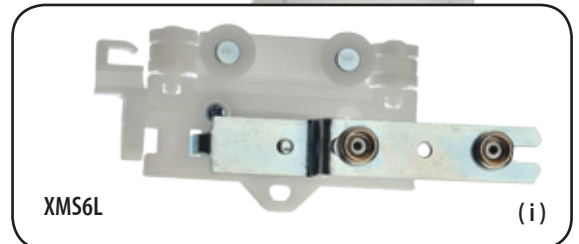

NOTE: BRACKETS ARE SOLD INDIVIDUALLY. SIZES ARE APPROXIMATE. PICTURES OF PRODUCTS MAY NOT BE EXACT COLOR.

joint connection & cover plates

raccord et plaques de recouvrement

Complete the look with a joint connection cover plate and eliminate any unwanted visible joints.

Designed to be concealed the MJNT securely connects rods.

MMCC-LB

MMCC-NT

MMCC-GR

RPL-TECH

	<p>XRFC120=120% fullness</p>
	<p>XRFC100=100% fullness</p>
	<p>XRFC80=80% fullness</p>
	<p>XRFC60=60% fullness</p>

XRFC

Sold individually or 500 pc roll /
Vendu individuellement ou rouleaux
de 500 pc

XES

end stop / arrêt d'extrémité

- i. 6 wheel left master overlap RPL-TECH carrier / Coulisseaux principal de (gauche) chevauchement pour RPL-Tech (6 Roues)
- ii. 6 wheel right master overlap RPL-TECH carrier / Coulisseaux principal de (droit) chevauchement pour RPL-Tech (6 Roues)
- iii. Left RPL-Tech Master Touch Carrier / Porteur gauche de contact principal de RPL-Tech
- iv. Right RPL-Tech Master Touch Carrier / Porteur droit de contact principal de RPL-Tech