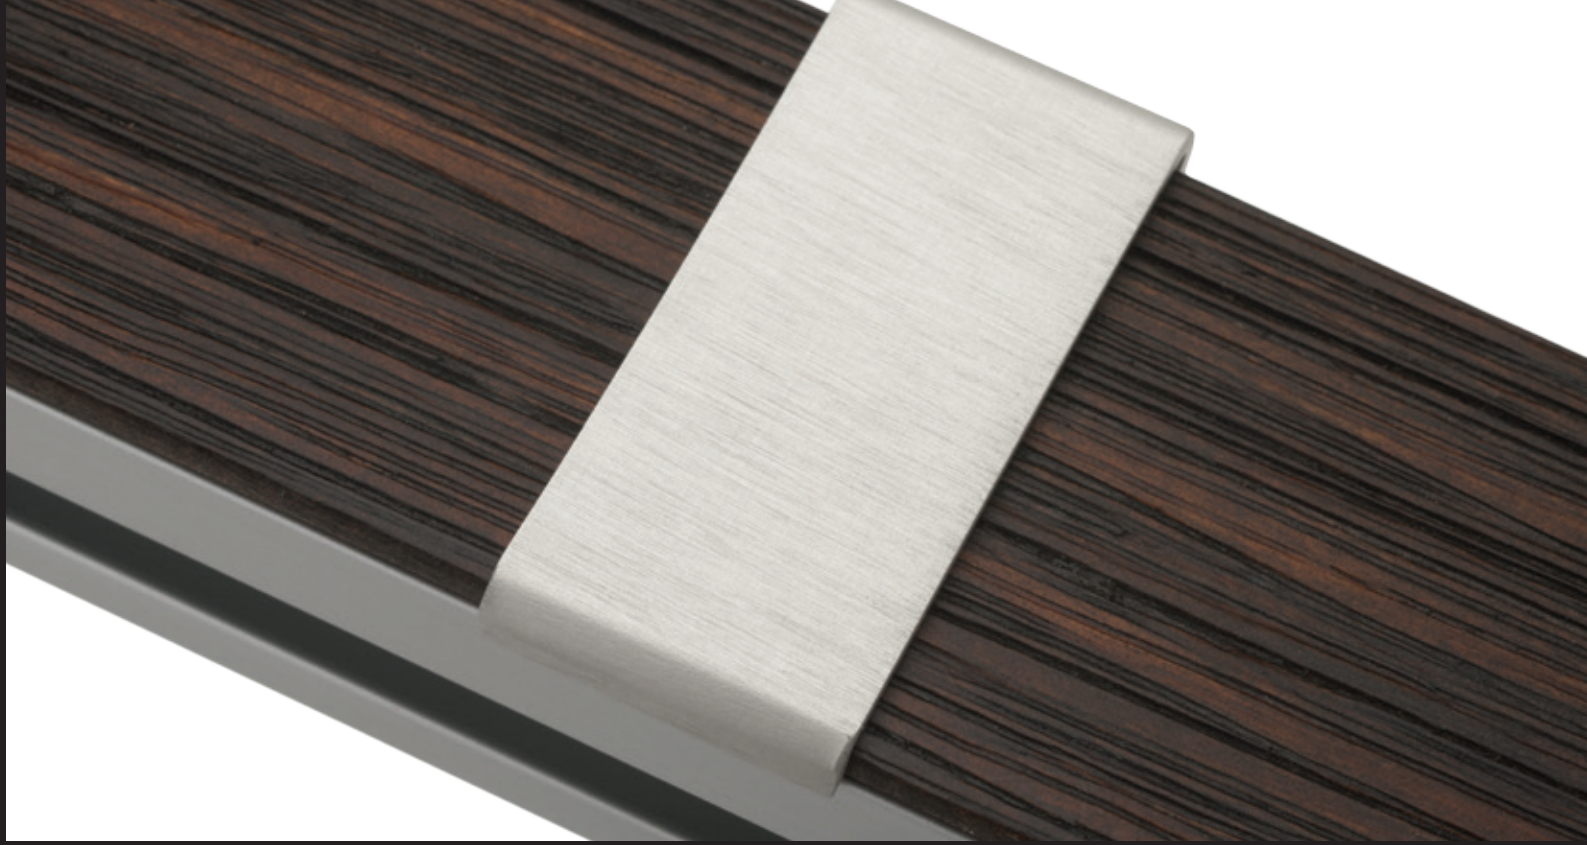

joint connection & cover plates

raccord et plaques de recouvrement

Complete the look with a joint connection cover plate and eliminate any unwanted visible joints.

Designed to be concealed the MJNT securely connects rods.