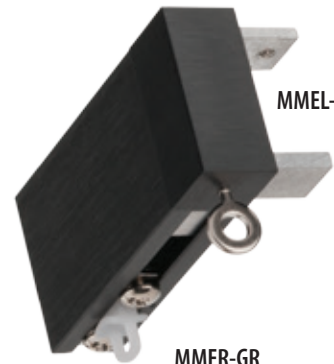

MWRD8-RB

MWRD8-PN

MWRD8-BL

wood rods tringles

A modern mix of wood and metal beautifully combined to create a warm contemporary look and feel. Available in six designer colors accented with a brushed aluminum finish. Create a modern look with our RPL-TECH or a more transitional look with our carrier system. The Benchmark Collection is sure to suit all your installation needs.

MMECL-LB

MMECR-LB

MMECL-GR

MMECR-GR

Available in all rod colors, returns help eliminate unwanted side gaps.

return caps Capuchons De Retour

MMEL-NT

MMER-NT

MMEL-LB

MMER-LB

MMEL-GR

MMER-GR

NOTE: SIZES ARE APPROXIMATE. PICTURES OF PRODUCTS MAY NOT BE EXACT COLOR.

brackets support

Using a patented pronged system the MBK ensures easy rod attachment. The wall mounting plate allows for ground assembly prior to wall mounting.

Designed to be concealed the MJNT securely connects rods.

MMCC-LB

MMCC-NT

MMCC-GR

RPL-TECH

	<p>XRFC120=120% fullness</p>
	<p>XRFC100=100% fullness</p>
	<p>XRFC80=80% fullness</p>
	<p>XRFC60=60% fullness</p>