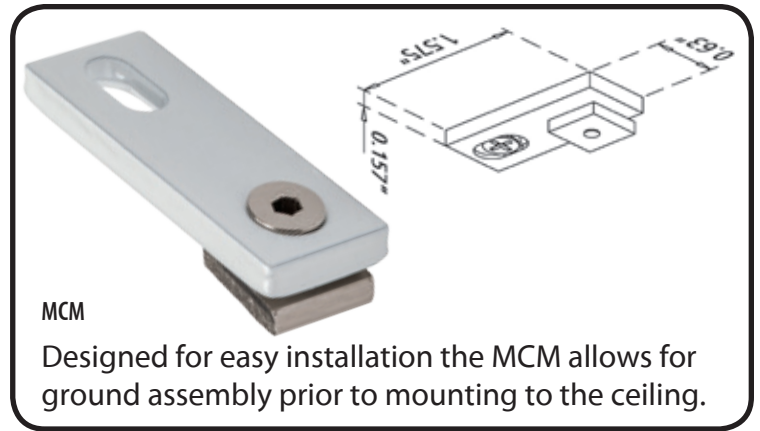

MMEL-LB

MMER-LB

MMEL-GR

MMER-GR

NOTE: SIZES ARE APPROXIMATE. PICTURES OF PRODUCTS MAY NOT BE EXACT COLOR.

brackets support

Using a patented pronged system the MBK ensures easy rod attachment. The wall mounting plate allows for ground assembly prior to wall mounting.

NOTE: BRACKETS ARE SOLD INDIVIDUALLY. SIZES ARE APPROXIMATE. PICTURES OF PRODUCTS MAY NOT BE EXACT COLOR.

joint connection & cover plates

raccord et plaques de recouvrement

Complete the look with a joint connection cover plate and eliminate any unwanted visible joints.

Designed to be concealed the MJNT securely connects rods.

MMCC-LB

MMCC-NT

MMCC-GR

RPL-TECH

	<p>XRFC120=120% fullness</p>
	<p>XRFC100=100% fullness</p>
	<p>XRFC80=80% fullness</p>
	<p>XRFC60=60% fullness</p>