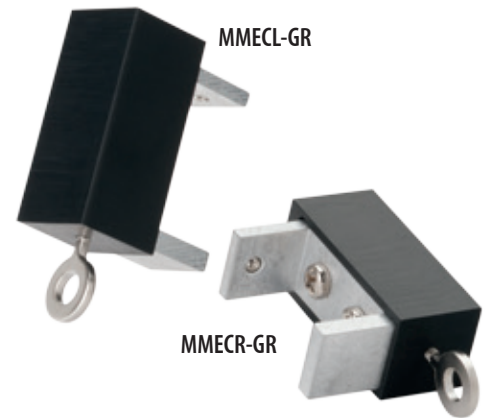

return caps chapeaux de retour

Available in all wood colors, returns help eliminate unwanted side gaps.

end caps capuchons

ITEMS SOLD INDIVIDUALLY.

metal rods tringles

Visually sleek and sophisticated, attention to quality is evident. Precision engineered to allow smooth operation of both RPL-TECH and Carrier systems.

MMRD8-NT

MMRD8-LB

MMRD8-GR

NOTE: SIZES ARE APPROXIMATE. PICTURES OF PRODUCTS MAY NOT BE EXACT COLOR.

end caps capuchons

Elevate your design with sophisticated end caps.

MMECL-NT

MMECR-NT

MMECL-LB

MMECR-LB

MMECL-GR

MMECR-GR

Available in all rod colors, returns help eliminate unwanted side gaps.

return caps Capuchons De Retour

MMEL-NT

MMER-NT

MMEL-LB

MMER-LB

MMEL-GR

MMER-GR

NOTE: SIZES ARE APPROXIMATE. PICTURES OF PRODUCTS MAY NOT BE EXACT COLOR.

brackets support

Using a patented pronged system the MBK ensures easy rod attachment. The wall mounting plate allows for ground assembly prior to wall mounting.