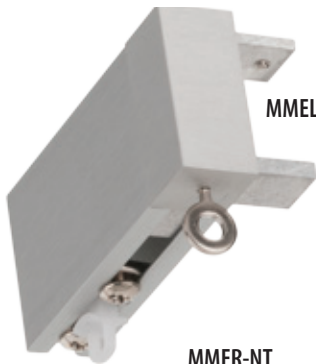

MMECL-LB

MMECR-LB

MMECL-GR

MMECR-GR

Available in all rod colors, returns help eliminate unwanted side gaps.

return caps Capuchons De Retour

MMEL-NT

MMER-NT

MMEL-LB

MMER-LB

MMEL-GR

MMER-GR

NOTE: SIZES ARE APPROXIMATE. PICTURES OF PRODUCTS MAY NOT BE EXACT COLOR.

brackets support

Using a patented pronged system the MBK ensures easy rod attachment. The wall mounting plate allows for ground assembly prior to wall mounting.

NOTE: BRACKETS ARE SOLD INDIVIDUALLY. SIZES ARE APPROXIMATE. PICTURES OF PRODUCTS MAY NOT BE EXACT COLOR.

joint connection & cover plates

raccord et plaques de recouvrement

Complete the look with a joint connection cover plate and eliminate any unwanted visible joints.

Designed to be concealed the MJNT securely connects rods.

MMCC-LB

MMCC-NT

MMCC-GR

RPL-TECH

	<p>XRFC120=120% fullness</p>
	<p>XRFC100=100% fullness</p>
	<p>XRFC80=80% fullness</p>
	<p>XRFC60=60% fullness</p>