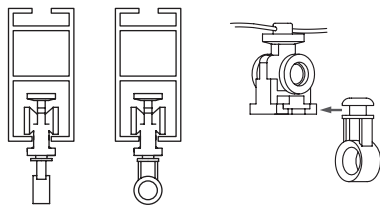

MMEL-LB

MMER-LB

MMEL-GR

MMER-GR

NOTE: SIZES ARE APPROXIMATE. PICTURES OF PRODUCTS MAY NOT BE EXACT COLOR.

brackets support

Using a patented pronged system the MBK ensures easy rod attachment. The wall mounting plate allows for ground assembly prior to wall mounting.

NOTE: BRACKETS ARE SOLD INDIVIDUALLY. SIZES ARE APPROXIMATE. PICTURES OF PRODUCTS MAY NOT BE EXACT COLOR.

joint connection & cover plates

raccord et plaques de recouvrement

Complete the look with a joint connection cover plate and eliminate any unwanted visible joints.

Designed to be concealed the MJNT securely connects rods.

MMCC-LB

MMCC-NT

MMCC-GR

RPL-TECH

	<p>XRFC120=120% fullness</p>
	<p>XRFC100=100% fullness</p>
	<p>XRFC80=80% fullness</p>
	<p>XRFC60=60% fullness</p>

XRFC

Sold individually or 500 pc roll /
Vendu individuellement ou rouleaux
de 500 pc

XES

end stop / arrêt d'extrémité

- i. 6 wheel left master overlap RPL-TECH carrier / Coulisseaux principal de (gauche) chevauchement pour RPL-Tech (6 Roues)
- ii. 6 wheel right master overlap RPL-TECH carrier / Coulisseaux principal de (droit) chevauchement pour RPL-Tech (6 Roues)
- iii. Left RPL-Tech Master Touch Carrier / Porteur gauche de contact principal de RPL-Tech
- iv. Right RPL-Tech Master Touch Carrier / Porteur droit de contact principal de RPL-Tech