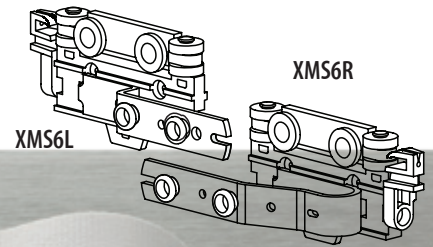

MMEL-LB

MMER-LB

MMEL-GR

MMER-GR

NOTE: SIZES ARE APPROXIMATE. PICTURES OF PRODUCTS MAY NOT BE EXACT COLOR.

brackets support

Using a patented pronged system the MBK ensures easy rod attachment. The wall mounting plate allows for ground assembly prior to wall mounting.

NOTE: BRACKETS ARE SOLD INDIVIDUALLY. SIZES ARE APPROXIMATE. PICTURES OF PRODUCTS MAY NOT BE EXACT COLOR.

joint connection & cover plates

raccord et plaques de recouvrement

Complete the look with a joint connection cover plate and eliminate any unwanted visible joints.

Designed to be concealed the MJNT securely connects rods.

MMCC-LB

MMCC-NT

MMCC-GR

RPL-TECH

	<p>XRFC120=120% fullness</p>
	<p>XRFC100=100% fullness</p>
	<p>XRFC80=80% fullness</p>
	<p>XRFC60=60% fullness</p>

XRFC

Sold individually or 500 pc roll /
Vendu individuellement ou rouleaux
de 500 pc

XES

end stop / arrêt d'extrémité

- i. 6 wheel left master overlap RPL-TECH carrier / Coulisseaux principal de (gauche) chevauchement pour RPL-Tech (6 Roues)
- ii. 6 wheel right master overlap RPL-TECH carrier / Coulisseaux principal de (droit) chevauchement pour RPL-Tech (6 Roues)
- iii. Left RPL-Tech Master Touch Carrier / Porteur gauche de contact principal de RPL-Tech
- iv. Right RPL-Tech Master Touch Carrier / Porteur droit de contact principal de RPL-Tech