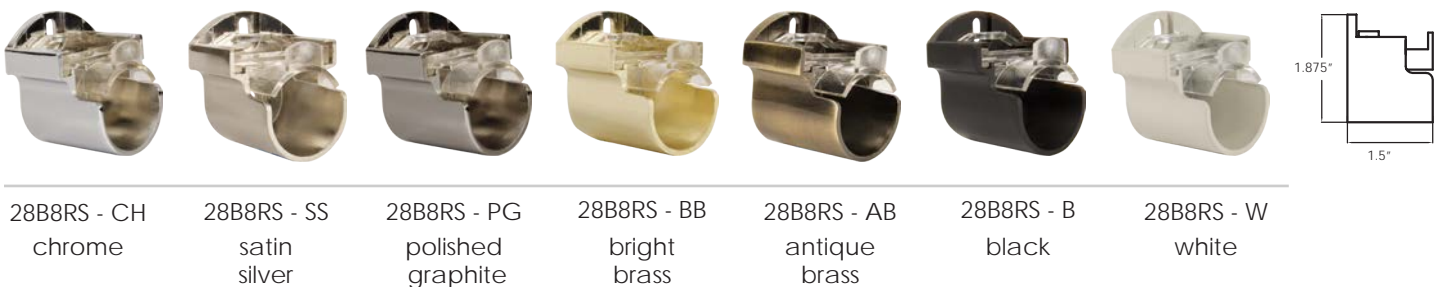

bright 28P78 - BB 6.5' (78")  
brass 28P102 - BB 8.5' (102")

antique 28P78 - AB 6.5' (78")  
brass 28P102 - AB 8.5' (102")

black 28P78 - B 6.5' (78")  
28P102 - B 8.5' (102")

white 28P78 - WT 6.5' (78")  
28P102 - WT 8.5' (102")

double corner elbow / rotule double **28JDC**

single corner elbow / rotule simple **28JSC**

recess support / soutien naissance **28B8RS**