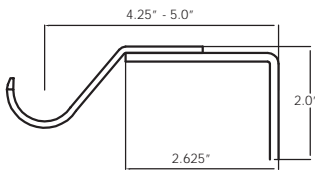

28B1PO pass over bracket / support ouvert

28B1PO - CH
chrome