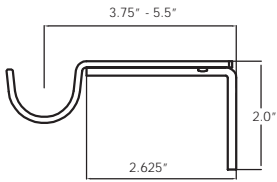

28B2S standard bracket / support standard

28B2S - CH
chrome