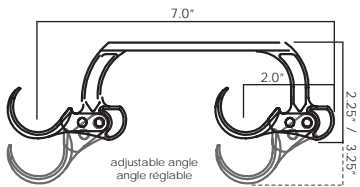

28B6DCM double ceiling mount bracket / support double pour plafond

28B6DCM - CH
chrome

28B6DCM - SS
satin
silver

28B6DCM - PG
polished
graphite