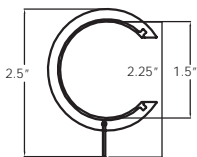

28RPO pass over ring / anneaux ouverts

28RPO - CH
chrome

28RPO - SS
satin
silver

28RPO - PG
polished
graphite

28RPO - BB
bright
brass

28RPO - AB
antique
brass

28RPO - B
black

28RPO - W
white