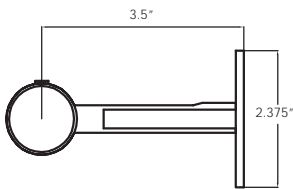

28B7TS wall/ceiling support / support pour mur/plafond

28B7TS - CH
chrome

28B7TS - SS
satin
silver

28B7TS - PG
polished
graphite