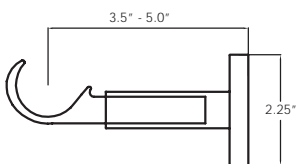

28B4IA idc adjustable bracket / support ajustable idc

28B4IA - CH
chrome