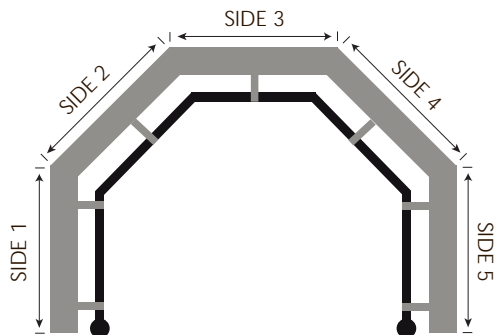

# BAYVIEW bay window . baie vitrée

3 SIDED BAY WINDOW - BAIE VITRÉE À 3 CÔTÉS  
(2 double corner elbows - 2 rotules double)

3 SIDED BAY WINDOW - BAIE VITRÉE À 3 CÔTÉS  
(2 single corner elbows - 2 rotules simple)

5 SIDED BAY WINDOW - BAIE VITRÉE À 5 CÔTÉS  
(4 single corner elbows - 4 rotules simple)

28JDC  
Double Corner Elbow  
Rotule double

28JSC  
Single Elbow  
Rotule simple

28B1PO  
Pass Over Bracket  
Support ouvert

## FOR 3-SIDED BAY WINDOWS OR L-SHAPED WINDOWS

Double elbows are available for 3 sided bay windows. Double elbow joints bend to angles up to 90°.

\* Recommended for the average bay window spanning approx. 142" (360 cm) total length.