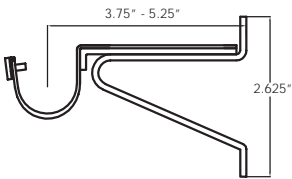

28B3AF a - frame bracket / support de cadre - a

28B3AF - CH
chrome