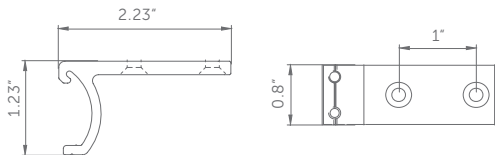

SCM SN

Dimensions

Dimensions

NOTE: The ceiling flush mount sits right up against the ceiling, where as the ceiling mount allows the rod some space to sit slightly below.

Ceiling Flush Mount

Ceiling Mount

Single Bracket