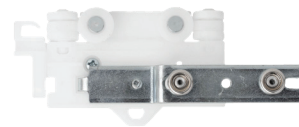

Only RPL-Tech® carriers are recommended for Soho rods

End Stop
XES
Sold as set.
Set includes one
nut and one bolt

XBML (Left Buttmaster)

Sold Individually

XBMR (Right Buttmaster)

Sold Individually

SMS6L (Left Master Carrier Underlap)