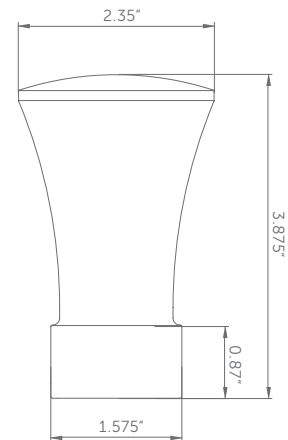

Dimensions

NOTE: Pair of SFN3 finials adds 5.375" to the total finished rod length.

Finials

Rod
Compatibility

SFN4 AP

Color: 
Antique Pewter: AP
Sold in Pairs

SFN4 BB

Color: 
Brushed Brass: BB
Sold in Pairs

SFN4 MB

Color: 
Matte Black: MB
Sold in Pairs

SFN4 PN

Color: 
Polished Nickel: PN
Sold in Pairs

SFN4 SN

Color: 
Satin Nickel: SN
Sold in Pairs

Dimensions

NOTE: Pair of SFN4 finials adds 6.375" to the total finished rod length.