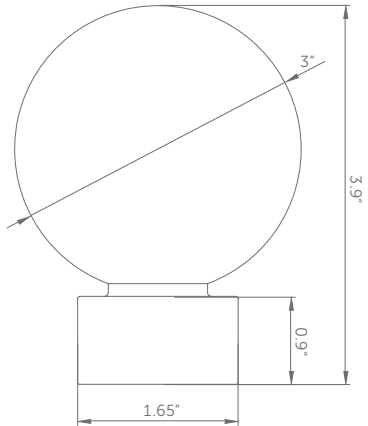

SFN5 PN

Color: 
Polished Nickel: PN
Sold in Pairs

SFN5 SN

Color: 
Satin Nickel: SN
Sold in Pairs

Dimensions

NOTE: Pair of SFN5 finials adds 6.375" to the total finished rod length.

Finials

Rod
Compatibility