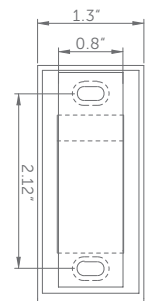

SDV SN

Color: 
Satin Nickel: SN
Sold Individually

Dimensions

SmartSet™ Technology allows for up to half an inch in height adjustability after installation.

Dimensions

Cover

RPL-TECH® Carrier Guide

Carrier guide shows the maximum number of carriers required per track length.

Track Length in Inches	Fullness							
	60% One Way	60% Center Split	80% One Way	80% Center Split	100% One Way	100% Center Split	120% One Way	120% Center Split
24-30	12	12	13	14	15	16	16	16
31-36	14	14	16	16	17	18	20	20
37-42	16	16	18	18	20	20	23	24
43-48	19	20	21	22	23	24	26	26
49-54	21	22	23	24	26	26	29	30
55-60	23	24	26	26	29	30	32	32
61-66	26	26	28	28	32	32	36	36
67-72	28	28	31	32	34	34	39	40
73-78	30	30	33	34	37	38	42	42
79-84	32	32	36	36	40	40	45	46
85-90	35	36	38	38	43	44	48	48
91-96	37	38	41	42	46	46	52	52
97-102	39	40	43	44	48	48	55	56
103-108	42	42	46	46	51	51	58	58
109-114	44	44	48	48	54	54	61	62
115-120	46	46	51	52	57	58	64	64
121-126	48	48	54	54	60	60	68	68
127-132	51	52	56	56	63	64	71	72
133-138	53	54	59	60	65	66	74	74
139-144	55	56	61	62	68	68	77	78