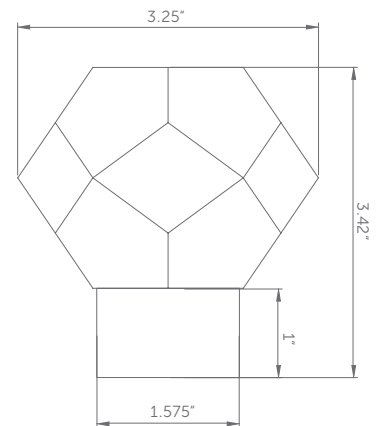

SFN9 PN

Color: 
Polished Nickel: PN
Sold in Pairs

SFN9 SN

Color: 
Satin Nickel: SN
Sold in Pairs

Dimensions

NOTE: Pair of SFN9 finials adds 5.5" to the total finished rod length.

Finials

Rod Compatibility