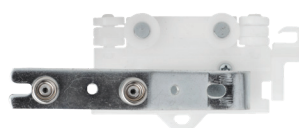

SMS6R (Right Master Carrier Underlap)