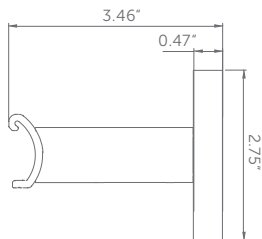

SDV SN

Color: 
Satin Nickel: SN
Sold Individually

Dimensions

SmartSet™ Technology allows for up to half an inch in height adjustability after installation.

Dimensions

Cover

RPL-TECH® Carrier Guide

Carrier guide shows the maximum number of carriers required per track length.