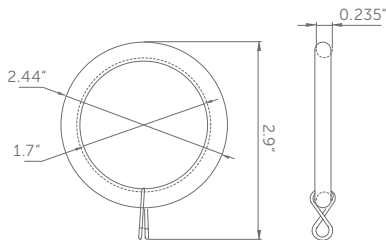

Round Rings

Rod Compatibility

SRG AP

Color:
Antique Pewter: AP
Sold in Packs of 10

SRG BB

Color:
Brushed Brass: BB
Sold in Packs of 10

SRG MB

Color:
Matte Black: MB
Sold in Packs of 10

SRG PN

Color:
Polished Nickel: PN
Sold in Packs of 10

SRG SN

Color:
Satin Nickel: SN
Sold in Packs of 10

Dimensions