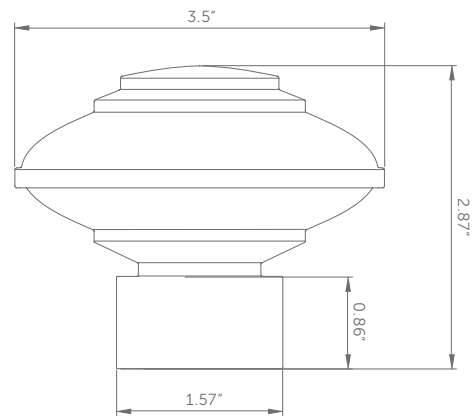

Dimensions

NOTE: Pair of SFN6 finials adds 4.5" to the total finished rod length.