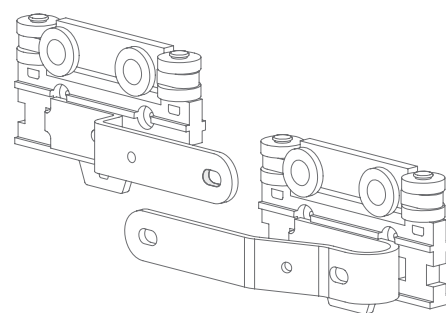

Rod Compatibility

SM8L Left Master Underlap

Sold Individually

SM8R Right Master Overlap

Sold Individually

Ball Bearing Carriers

Reengineered, SmartSet™ ball bearing carriers offer the smoothest and quietest movement on the market today