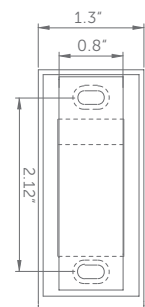

Single Bracket

Rod Compatibility

Extended Single Bracket

Rod Compatibility

Color:
Antique Pewter: AP
Sold Individually

Color:
Antique Pewter: AP
Sold Individually

Color:
Brushed Brass: BB
Sold Individually

Color:
Brushed Brass: BB
Sold Individually

Color:
Matte Black: MB
Sold Individually

Color:
Matte Black: MB
Sold Individually

Color:
Polished Nickel: PN
Sold Individually

Color:
Polished Nickel: PN
Sold Individually

Color:
Satin Nickel: SN
Sold Individually

Color:
Satin Nickel: SN
Sold Individually

Dimensions

Dimensions

Cover