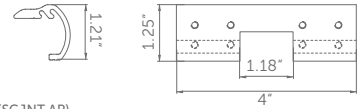

Channel Rod Joint

Rod Compatibility 

SCJNT

Channel Rod Joint allows for bracket to be installed centered behind it.

Dimensions

Available in Antique Pewter (SCJNT AP),
Brushed Brass (SCJNT BB), Matte Black (SCJNT MB),
Polished Nickel (SCJNT PN) and Satin Nickel (SCJNT SN) Sold Individually