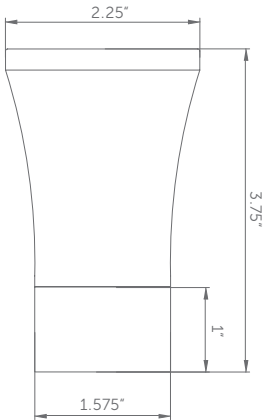

Dimensions

NOTE: Pair of SFN7 finials adds 6.25" to the total finished rod length.

Finials

Rod
Compatibility

SFN8 AP

Color: 
Antique Pewter: AP
Sold in Pairs

SFN8 BB

Color: 
Brushed Brass: BB
Sold in Pairs