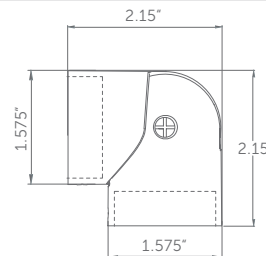

Dimensions