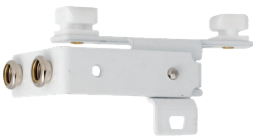

Only RPL-Tech® carriers are recommended for Soho rods

End Stop
XES
Sold as set.
Set includes one
nut and one bolt

XBML (Left Buttmaster)

Sold Individually

XBMR (Right Buttmaster)

Sold Individually

SMS6L (Left Master Carrier Underlap)