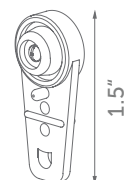

RPL-TECH® Carrier Guide

Carrier guide shows the maximum number of carriers required per track length.

Track Length in Inches	Fullness							
	60% One Way	60% Center Split	80% One Way	80% Center Split	100% One Way	100% Center Split	120% One Way	120% Center Split
24-30	12	12	13	14	15	16	16	16
31-36	14	14	16	16	17	18	20	20
37-42	16	16	18	18	20	20	23	24
43-48	19	20	21	22	23	24	26	26
49-54	21	22	23	24	26	26	29	30
55-60	23	24	26	26	29	30	32	32
61-66	26	26	28	28	32	32	36	36
67-72	28	28	31	32	34	34	39	40
73-78	30	30	33	34	37	38	42	42
79-84	32	32	36	36	40	40	45	46
85-90	35	36	38	38	43	44	48	48
91-96	37	38	41	42	46	46	52	52
97-102	39	40	43	44	48	48	55	56
103-108	42	42	46	46	51	51	58	58
109-114	44	44	48	48	54	54	61	62
115-120	46	46	51	52	57	58	64	64
121-126	48	48	54	54	60	60	68	68
127-132	51	52	56	56	63	64	71	72
133-138	53	54	59	60	65	66	74	74
139-144	55	56	61	62	68	68	77	78

Carrier Quantities

RPL-Tech® Calculator Available Upon Request

RPL-Tech® Tape

Sold by the yard or rolls of 100 yards.

Channel Rod Components

Rod Compatibility

SM8L Left Master Underlap

Sold Individually

SM8R Right Master Overlap

Sold Individually

Ball Bearing Carriers

Reengineered, SmartSet™ ball bearing carriers offer the smoothest and quietest movement on the market today

Quick load easy tear strips of carriers