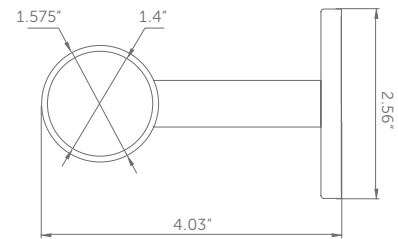

Color: 
Brushed Brass: BB
Sold Individually

SCB MB

Color: 
Matte Black: MB
Sold Individually

SCB PN

Color: 
Polished Nickel: PN
Sold Individually

SCB SN

Color: 
Satin Nickel: SN
Sold Individually

Dimensions