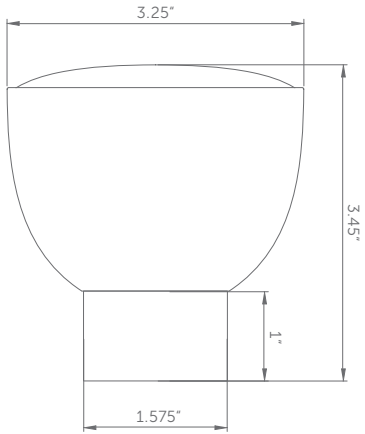

SFN1 PN

Color: 
Polished Nickel: PN
Sold in Pairs

SFN1 SN

Color: 
Satin Nickel: SN
Sold in Pairs

Dimensions

NOTE: Pair of SFN1 finials adds 5.5" to the total finished rod length.

Finials

Rod
Compatibility