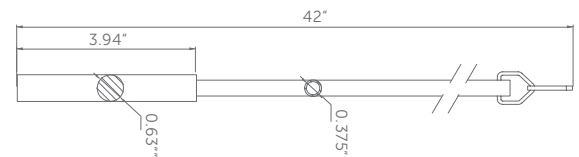

Dimensions