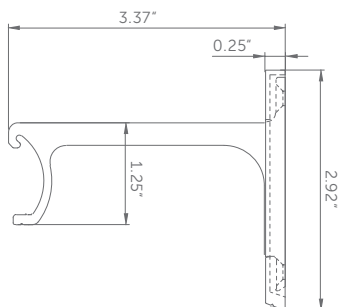

Dimensions