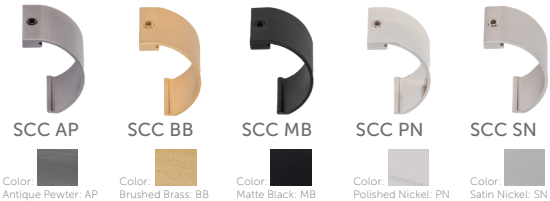

Channel Rod Joint Cover

Dimensions

Color: Antique Pewter: AP
Color: Brushed Brass: BB
Color: Matte Black: MB
Color: Polished Nickel: PN
Color: Satin Nickel: SN

Sold Individually

Channel Rod End Caps

Dimensions