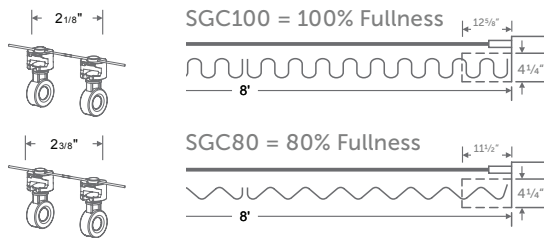

Rod Compatibility

SM8L Left Master Underlap

Sold Individually

SM8R Right Master Overlap

Sold Individually

Ball Bearing Carriers

Reengineered, SmartSet™ ball bearing carriers offer the smoothest and quietest movement on the market today

SC16
Sold in Strips of 10

Quick load easy tear strips of carriers

Wheeled RPL-Tech® Carrier

Sold in Strips of 20 Carriers

Only RPL-Tech® carriers are recommended for Soho rods

Glide RPL-Tech® Carrier

Sold in Strips of 20 Carriers

Only RPL-Tech® carriers are recommended for Soho rods

End Stop
XES
Sold as set.
Set includes one
nut and one bolt

XBML (Left Buttmaster)

Sold Individually

XBMR (Right Buttmaster)

Sold Individually

SMS6L (Left Master Carrier Underlap)