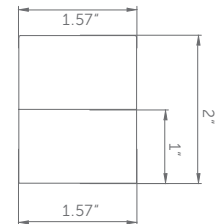

SFN10 SN

Color: 
 Satin Nickel: SN
 Sold in Pairs

Dimensions

NOTE: Pair of SFN10 finials adds 2.625" to the total finished rod length.

End Caps

Rod Compatibility

SEC AP

Color: 
 Antique Pewter: AP
 Sold in Pairs