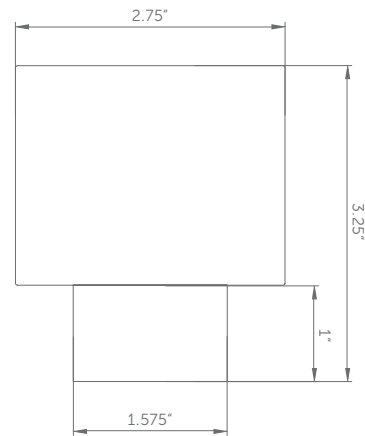

SFN8 MB

Color: 
Matte Black: MB
Sold in Pairs

SFN8 PN

Color: 
Polished Nickel: PN
Sold in Pairs

SFN8 SN

Color: 
Satin Nickel: SN
Sold in Pairs

Dimensions

NOTE: Pair of SFN8 finials adds 5.25" to the total finished rod length.