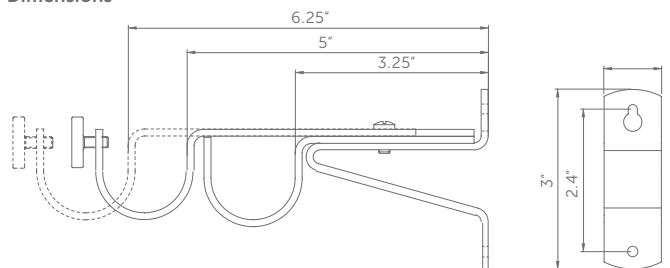

Color: 
Satin Nickel: SN
Sold Individually

Dimensions

Dimensions

Ceiling Bracket

Rod Compatibility 

SCB AP

Color: 
Antique Pewter: AP
Sold Individually

SCB BB