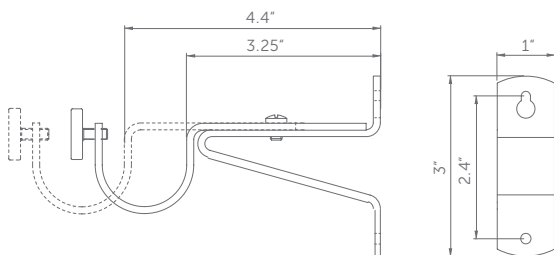

Color: 
Satin Nickel: SN
Sold Individually

Dimensions

Dimensions

Ceiling Bracket

Rod Compatibility 

SCB AP

Color: 
Antique Pewter: AP
Sold Individually

SCB BB