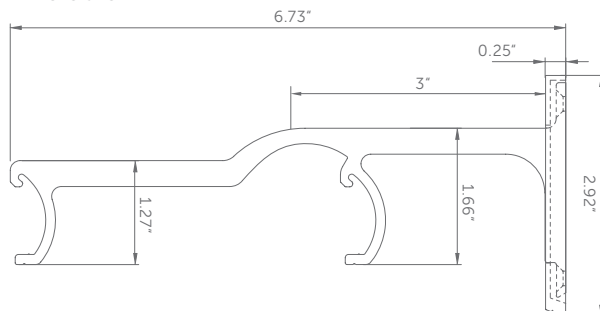

SDV SN

Color: 
Satin Nickel: SN
Sold Individually

Dimensions

SmartSet™ Technology allows for up to half an inch in height adjustability after installation.

Dimensions

Cover

RPL-TECH® Carrier Guide

Carrier guide shows the maximum number of carriers required per track length.

Track Length in Inches	Fullness							
	60% One Way	60% Center Split	80% One Way	80% Center Split	100% One Way	100% Center Split	120% One Way	120% Center Split
24-30	12	12	13	14	15	16	16	16
31-36	14	14	16	16	17	18	20	20
37-42	16	16	18	18	20	20	23	24
43-48	19	20	21	22	23	24	26	26
49-54	21	22	23	24	26	26	29	30
55-60	23	24	26	26	29	30	32	32
61-66	26	26	28	28	32	32	36	36
67-72	28	28	31	32	34	34	39	40
73-78	30	30	33	34	37	38	42	42
79-84	32	32	36	36	40	40	45	46
85-90	35	36	38	38	43	44	48	48
91-96	37	38	41	42	46	46	52	52
97-102	39	40	43	44	48	48	55	56
103-108	42	42	46	46	51	51	58	58
109-114	44	44	48	48	54	54	61	62
115-120	46	46	51	52	57	58	64	64
121-126	48	48	54	54	60	60	68	68
127-132	51	52	56	56	63	64	71	72
133-138	53	54	59	60	65	66	74	74
139-144	55	56	61	62	68	68	77	78