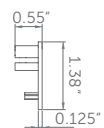

Color: Antique Pewter: AP
Color: Brushed Brass: BB
Color: Matte Black: MB
Color: Polished Nickel: PN
Color: Satin Nickel: SN

NOTE: Pair of SCEP end plugs adds 0.25" to the total finished rod length.

Sold in Pairs