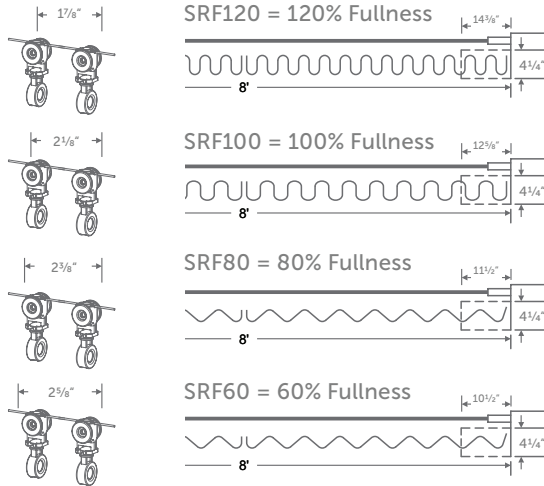

Carrier Quantities

RPL-Tech® Calculator Available Upon Request

RPL-Tech® Tape

XTP-WH

XTP-CL

XTP-BL

Sold by the yard or rolls of 100 yards.

Channel Rod Components

Rod Compatibility

SM8L Left Master Underlap

Sold Individually

SM8R Right Master Overlap

Sold Individually

Ball Bearing Carriers

Reengineered, SmartSet™ ball bearing carriers offer the smoothest and quietest movement on the market today

SC16
Sold in Strips of 10

Quick load easy tear strips of carriers

Wheeled RPL-Tech® Carrier

Sold in Strips of 20 Carriers

Only RPL-Tech® carriers are recommended for Soho rods

Glide RPL-Tech® Carrier

Sold in Strips of 20 Carriers

Only RPL-Tech® carriers are recommended for Soho rods

End Stop
XES
Sold as set.
Set includes one
nut and one bolt

XBML (Left Buttmaster)

Sold Individually

XBMR (Right Buttmaster)

Sold Individually

SMS6L (Left Master Carrier Underlap)