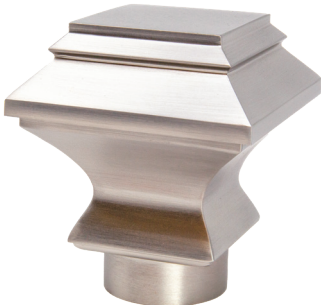

SFN3 SN

Color:
Satin Nickel: SN
Sold in Pairs

Dimensions