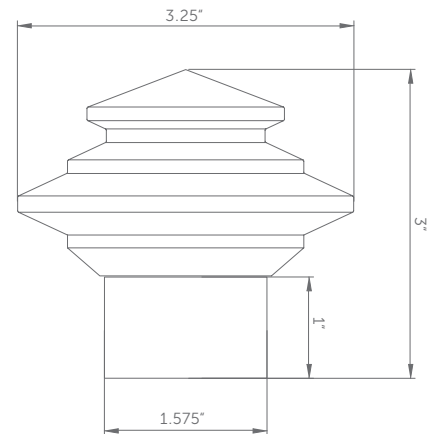

NOTE: Pair of SFN2 finials adds 4.5" to the total finished rod length.