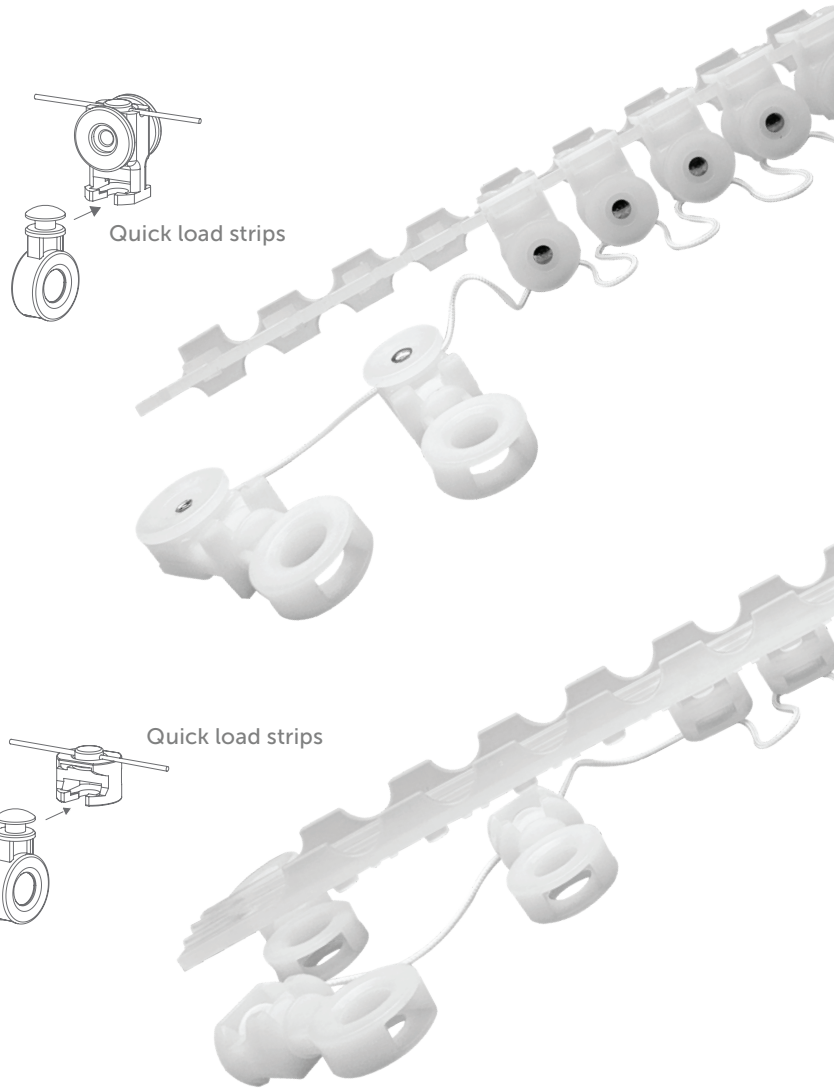

Rod Compatibility

SM8L Left Master Underlap

Sold Individually

SM8R Right Master Overlap

Sold Individually

Ball Bearing Carriers

Reengineered, SmartSet™ ball bearing carriers offer the smoothest and quietest movement on the market today

SC16
Sold in Strips of 10

Quick load easy tear strips of carriers

Wheeled RPL-Tech® Carrier

Sold in Strips of 20 Carriers

Only RPL-Tech® carriers are recommended for Soho rods

Glide RPL-Tech® Carrier

Sold in Strips of 20 Carriers