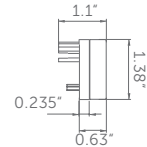

Channel Rod Joint Cover

Dimensions

Color:  Antique Pewter: AP
Color:  Brushed Brass: BB
Color:  Matte Black: MB
Color:  Polished Nickel: PN
Color:  Satin Nickel: SN

Sold Individually

Channel Rod End Caps

Dimensions