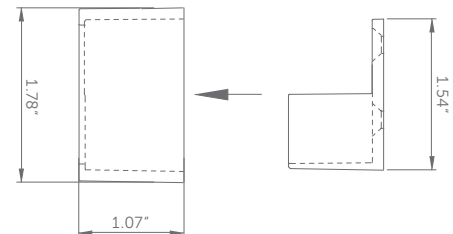

SWM PN

Color: 
Polished Nickel: PN
Sold in Pairs*

SWM SN

Color: 
Satin Nickel: SN
Sold in Pairs*

Dimensions

*Pairs consist of 2 wall mounts and 2 covers

1 3/8" Channel Rods

Rod Compatibility 