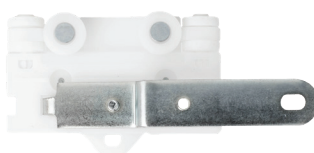

SM8L Left Master Underlap