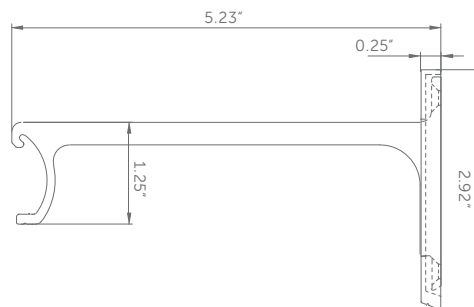

Dimensions