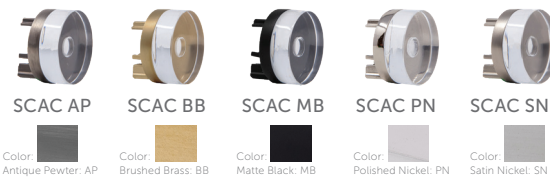

Channel Rod Joint Cover

Dimensions

Color:  Antique Pewter: AP
Color:  Brushed Brass: BB
Color:  Matte Black: MB
Color:  Polished Nickel: PN
Color:  Satin Nickel: SN

Sold Individually

Channel Rod End Caps

Dimensions

Color:  Antique Pewter: AP
Color:  Brushed Brass: BB
Color:  Matte Black: MB
Color:  Polished Nickel: PN
Color:  Satin Nickel: SN

NOTE: Pair of SCAC end caps adds 1.26" to the total finished rod length.