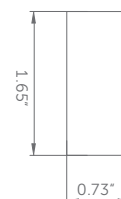

Dimensions

NOTE: Pair of SEC end caps adds 0.25" to the total finished rod length.

1 3/8" Conventional Rods

Rod Compatibility 

SRD4 AP
SRD6 AP
SRD8 AP

Color: 
Antique Pewter: AP
Sold Individually

SRD4 BB
SRD6 BB
SRD8 BB