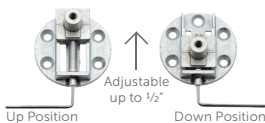

SDV SN

Color: 
Satin Nickel: SN
Sold Individually

Dimensions

SmartSet™ Technology allows for up to half an inch in height adjustability after installation.

Dimensions

Cover

RPL-TECH® Carrier Guide

Carrier guide shows the maximum number of carriers required per track length.