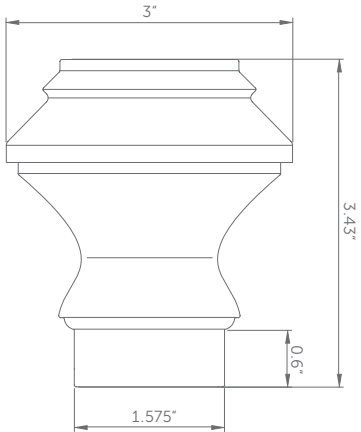

Dimensions

NOTE: Pair of SFN3 finials adds 5.375" to the total finished rod length.

Finials

Rod
Compatibility

SFN4 AP

Color: 
Antique Pewter: AP
Sold in Pairs

SFN4 BB

Color: 
Brushed Brass: BB
Sold in Pairs