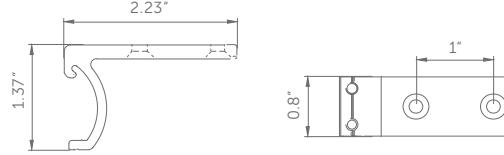

SCM SN

Dimensions

Dimensions

NOTE: The ceiling flush mount sits right up against the ceiling, where as the ceiling mount allows the rod some space to sit slightly below.

Ceiling Flush Mount

Ceiling Mount

Single Bracket